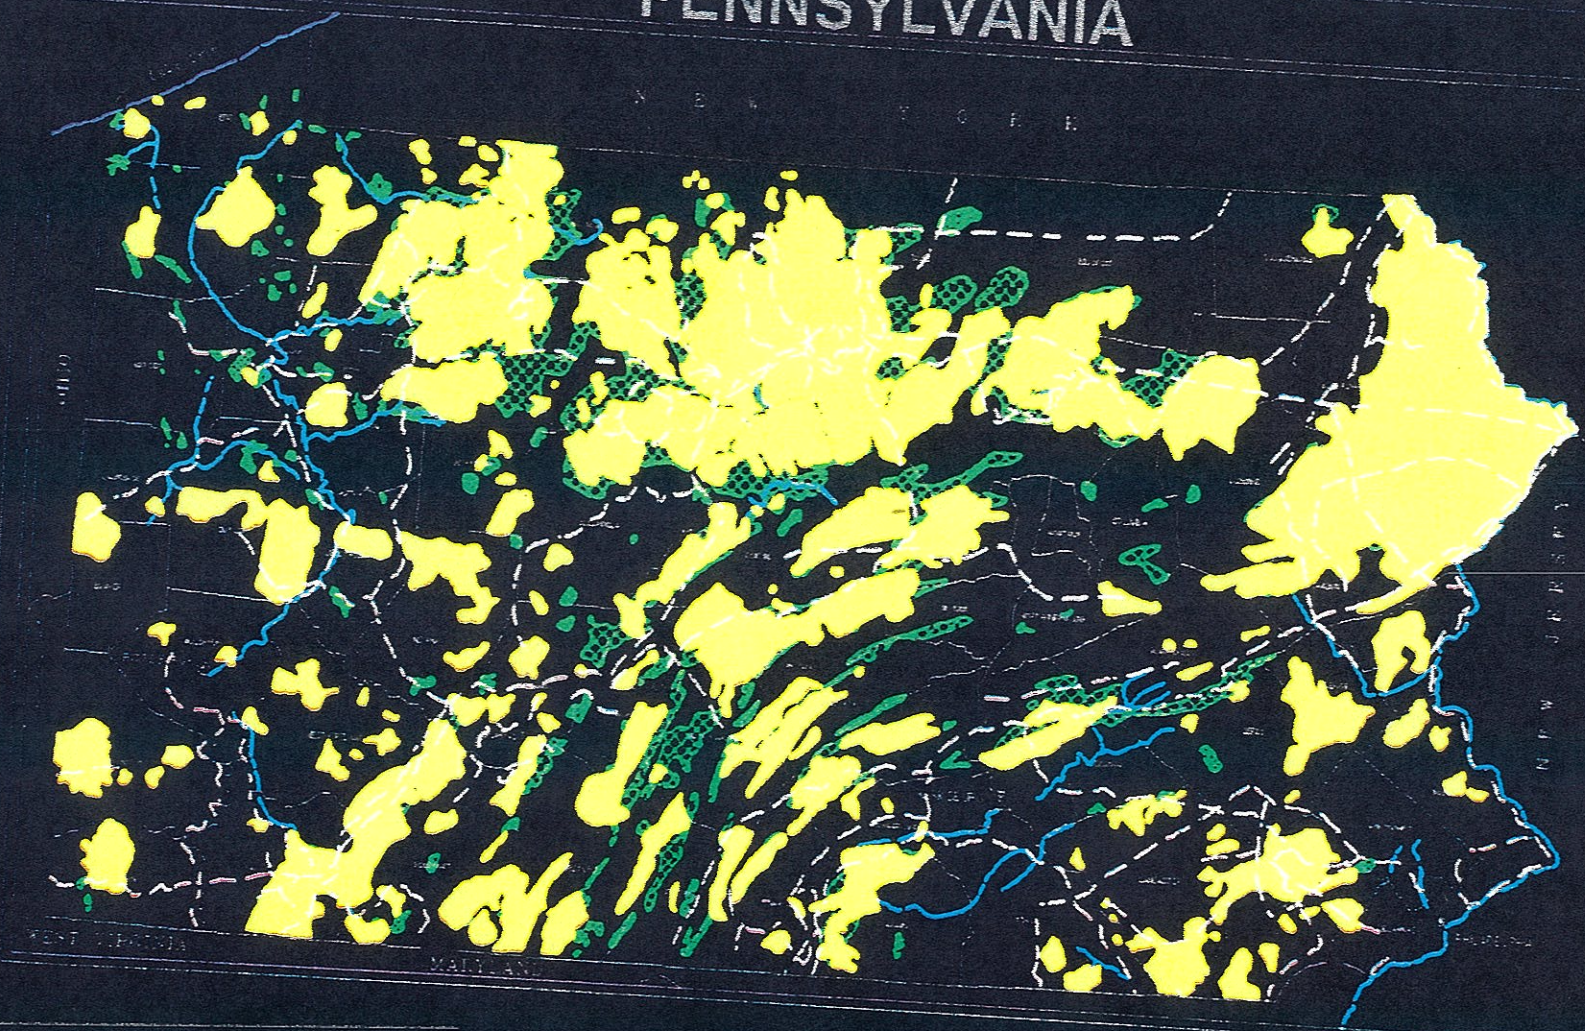

PENNSYLVANIA

-  TRAILS (EXISTING, UNDERWAY, EMERGENT & CONCEPTUAL)
-  RIVERS AND STREAMS (UNDER THE NATIONAL WILD AND SCENIC RIVER ACT)
-  WATERSHEDS (HIGH QUALITY AND EXCEPTIONAL VALUE)
-  STATE LANDS (NATIONAL LAND, STATE FOREST LAND AND STATE GAME LAND)